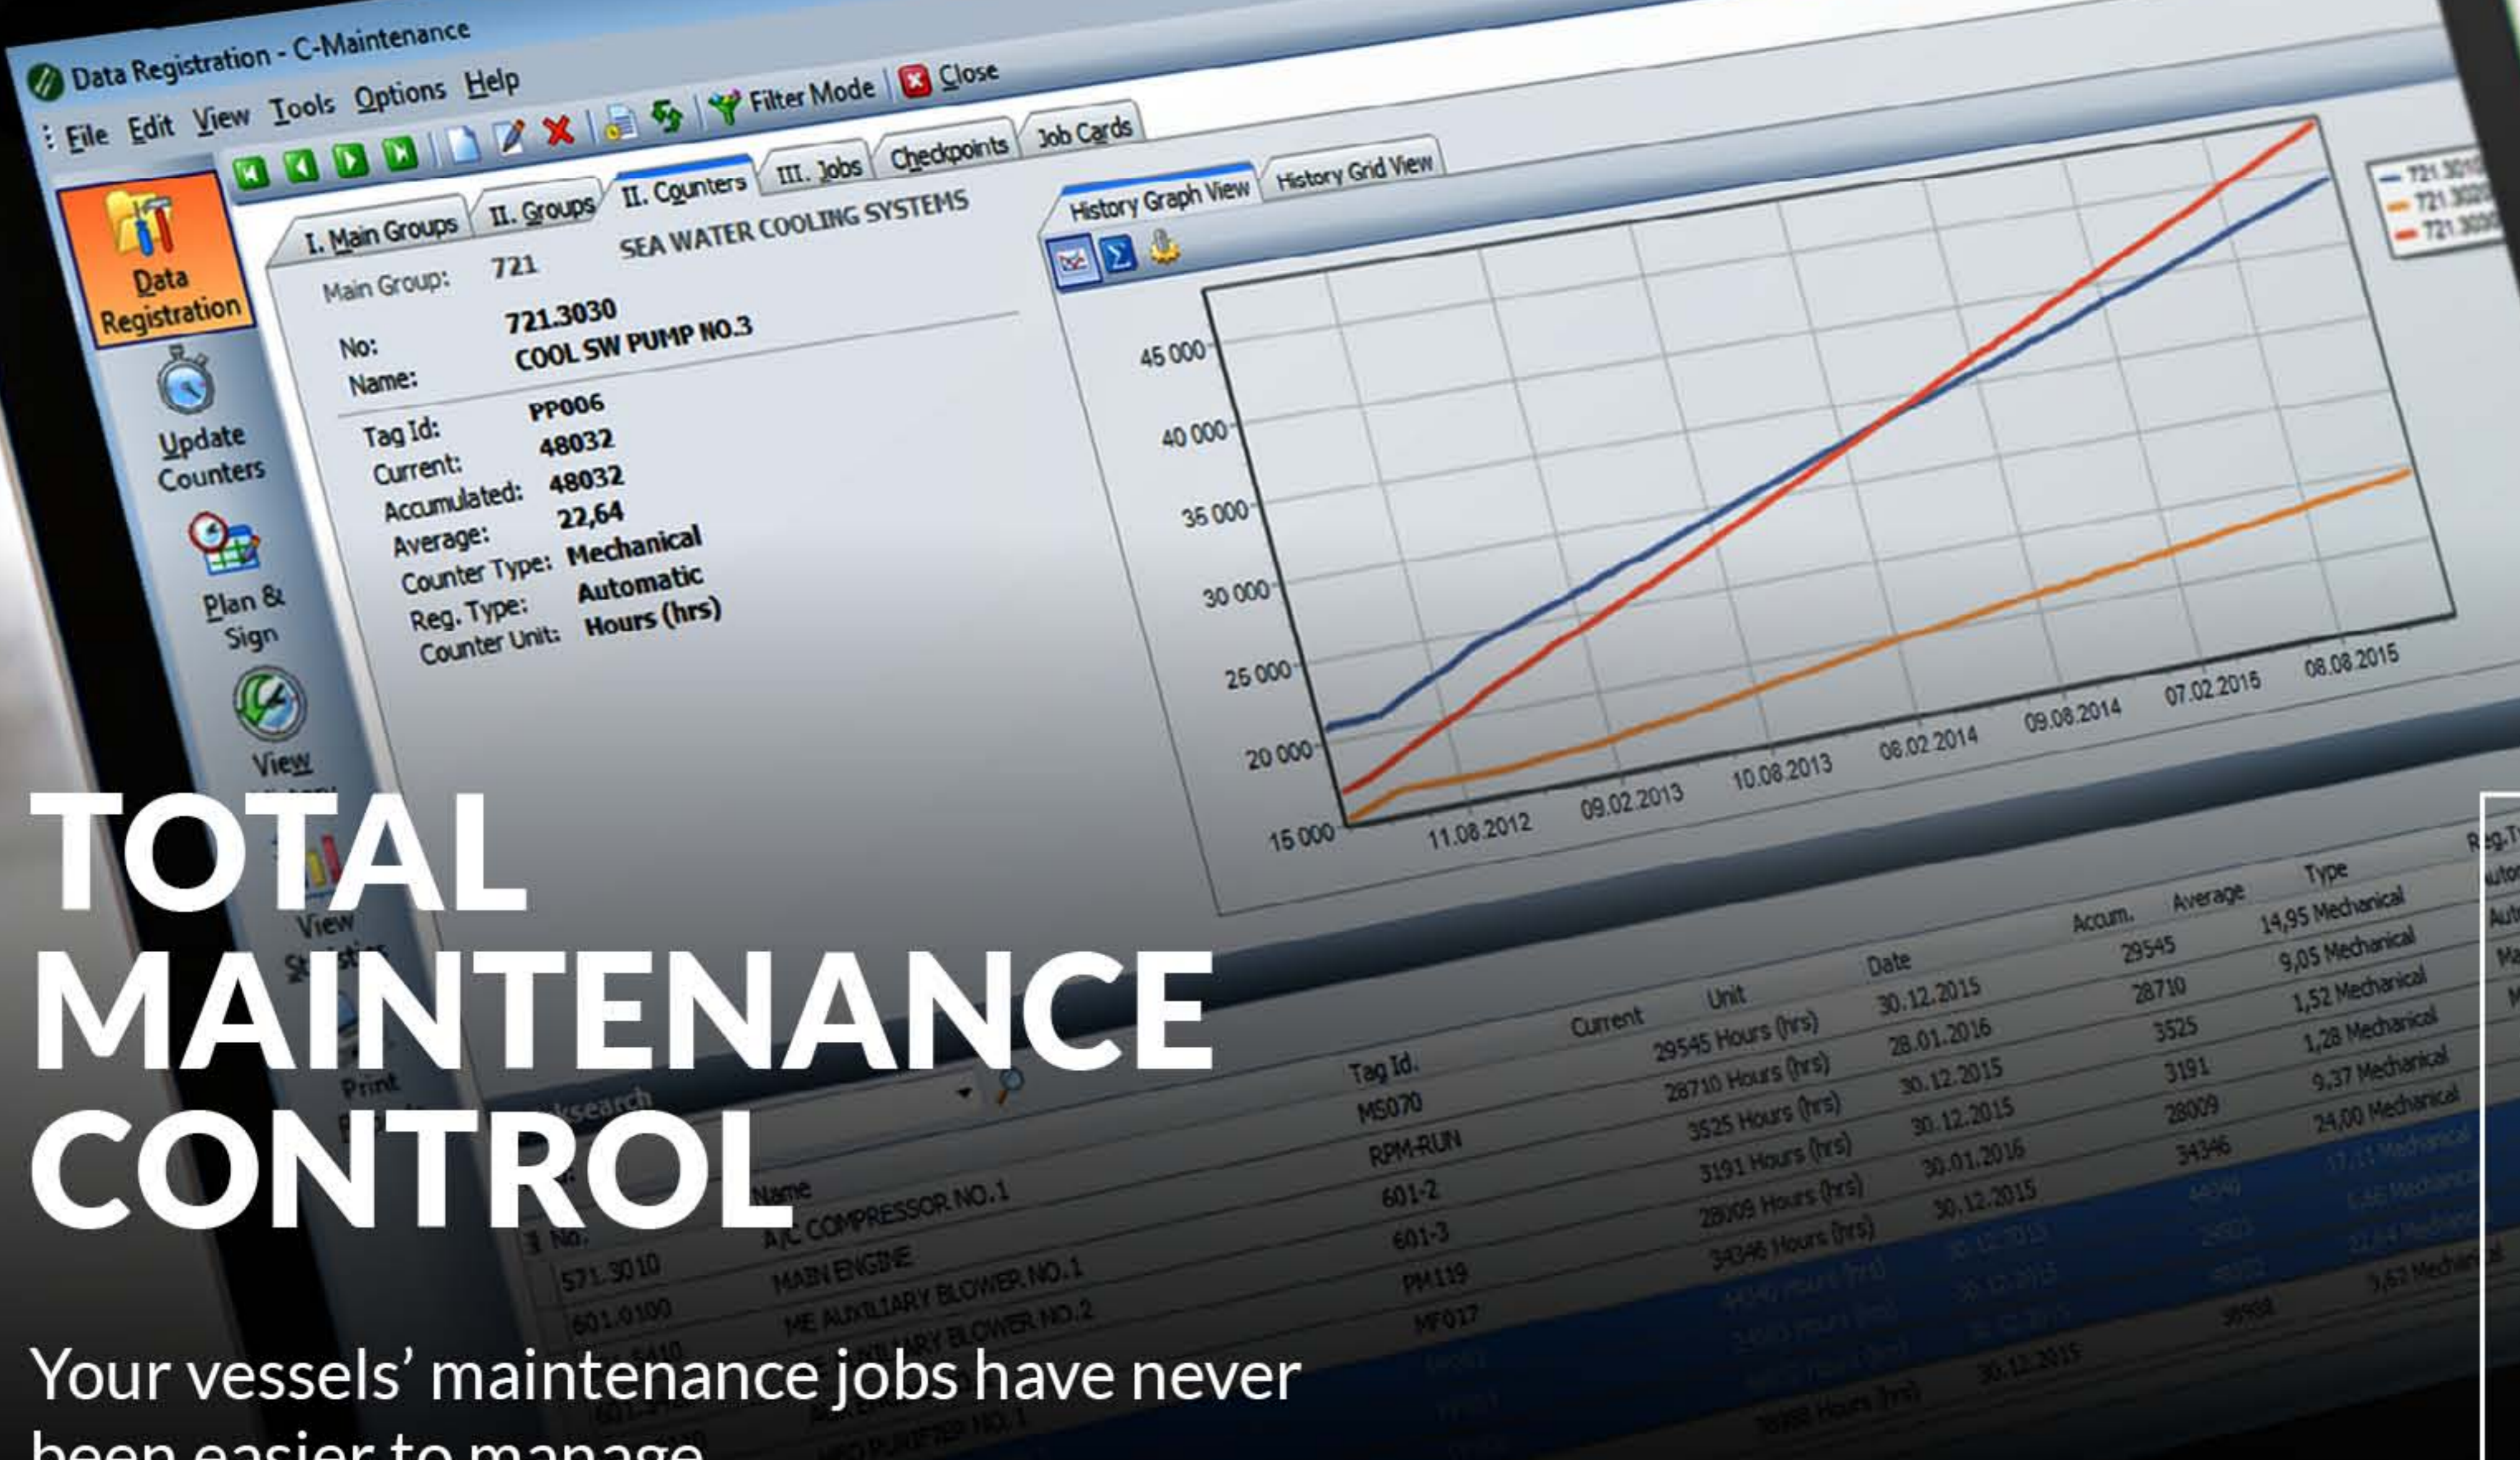

TOTAL MAINTENANCE CONTROL

Your vessels' maintenance jobs have never been easier to manage.

- Class approved
- Updated overviews on-board vessel and on-shore
- Easy workload distribution
- Integrated with K-Fleet Purchase
- Powerful reporting