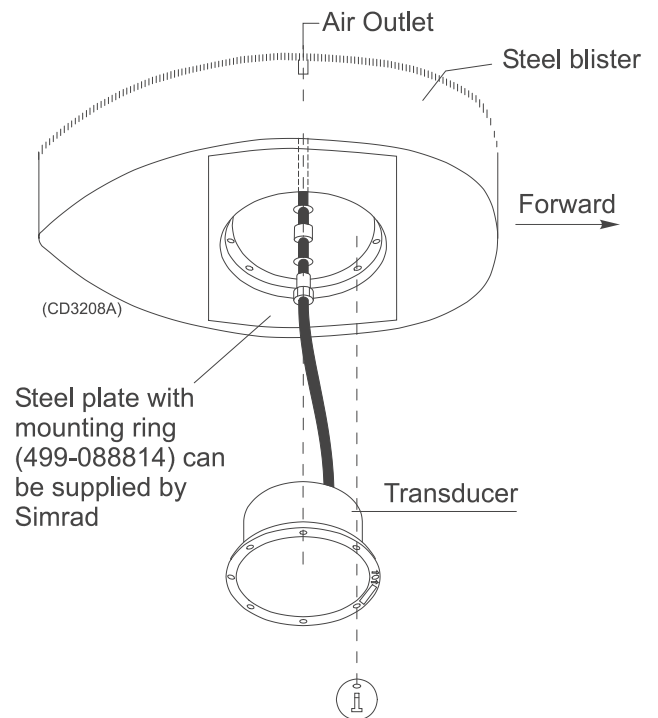

Data

Beam pattern

Admittance

Installation

Outline dimensions

Installation example

Manufacturer:

Simrad AS
 Strandpromenaden 50
 P.O.Box 111
 N-3191 Horten
 Telephone: +47 33 03 40 00
 Telefax: +47 33 04 29 87
 Internet: www.simrad.com