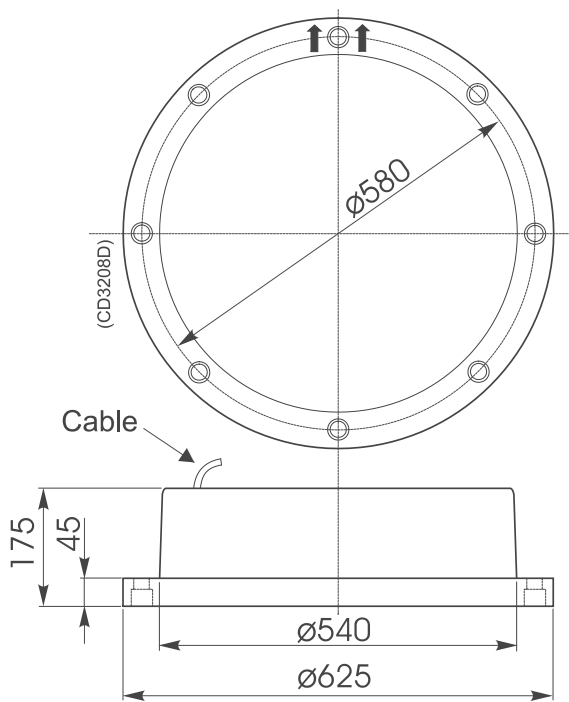

Data

Beam pattern

Admittance

Installation

Outline dimensions

Installation example

Manufacturer:

Simrad AS
 Strandpromenaden 50
 P.O.Box 111
 N-3191 Horten
 Telephone: +47 33 03 40 00
 Telefax: +47 33 04 29 87
 Internet: www.simrad.com