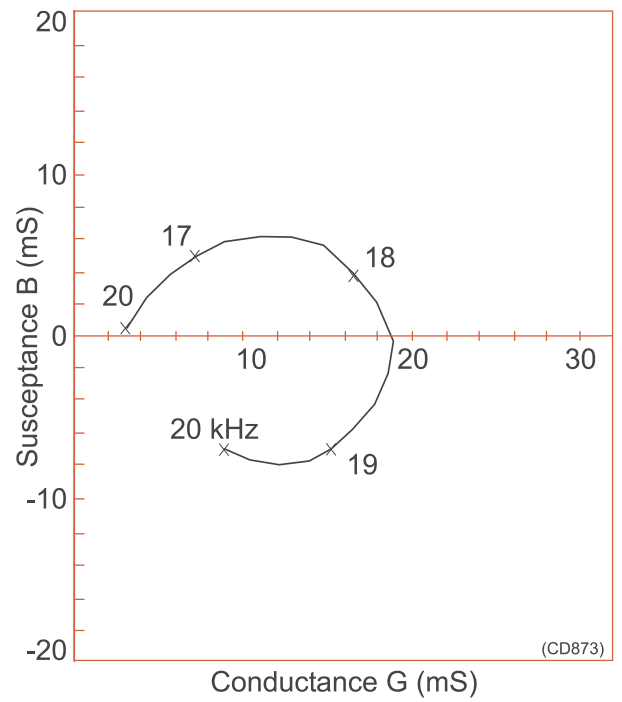

Data

Beam pattern

Admittance

Installation

Outline dimensions

Installation example

Manufacturer:

Simrad AS
 Strandpromenaden 50
 P.O.Box 111
 N-3191 Horten
 Telephone: +47 33 03 40 00
 Telefax: +47 33 04 29 87
 Internet: www.simrad.com