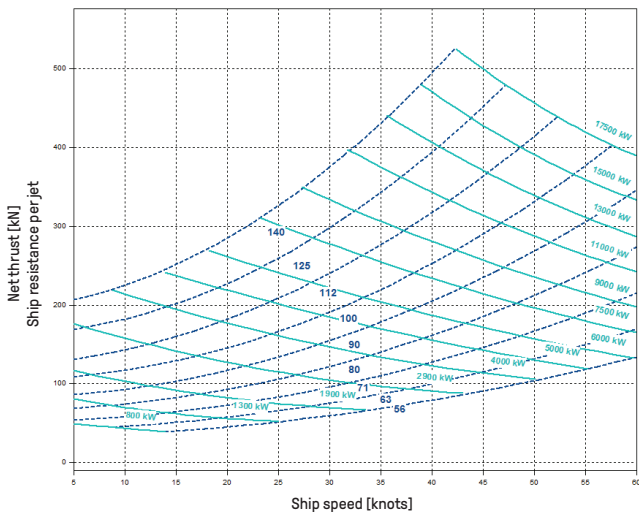

WATERJET

KONGSBERG

KAMEWA STEEL SERIES S-3

TECHNICAL DATA S56-3 - S140-3

| | |
|--------------------------------|---------------------------|
| Impeller housing | EN 1.4470 Stainless steel |
| Guide Vane Chamber | EN 1.4470 Stainless steel |
| Steering & Reversing Unit | EN 1.4470 Stainless steel |
| Impeller | EN 1.4470 Stainless steel |
| Shaft | EN 1.4429 Stainless steel |
| Thrust Bearings | Spherical roller bearing |
| Rotation direction of Impeller | CW seen from astern |
| Corrosion protection | Sacrificial anodes |

KAMEWA WATERJET PROPULSION SIZE S56-3 - S140-3

TECHNICAL DATA

| Waterjet size | Max power |
|---------------|-----------|
| 56 | 3440 |
| 63 | 4300 |
| 71 | 5120 |
| 80 | 6500 |
| 90 | 8300 |
| 100 | 10200 |
| 112 | 12800 |
| 125 | 15900 |
| 140* | 20000 |
| 160* | 26000 |
| 180* | 33000 |
| 200* | 41000 |