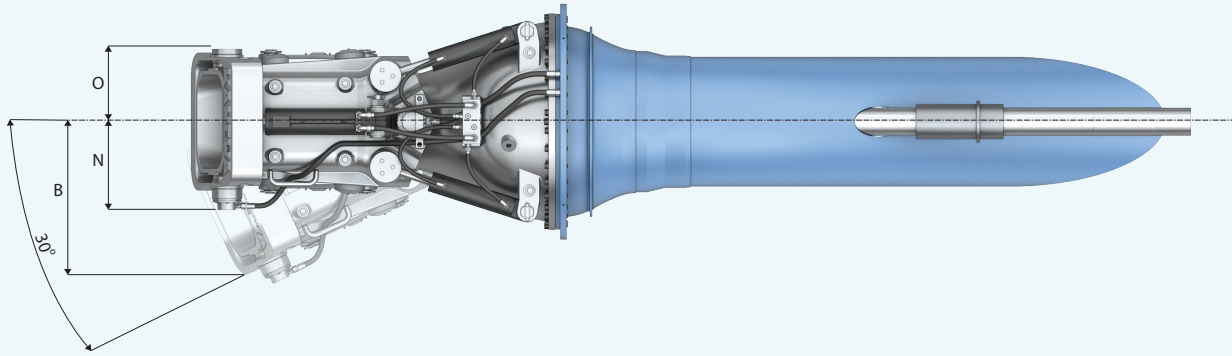

MAIN DATA

SIZE	B	C	D	E	F	G	H	I	J	L	N	O
56	697	550	728	380	455	1629	1529	1950	927	100	307	307
63	764	600	824	420	524	1782	1668	2200	1000	100	333	333
71	856	675	930	470	591	2007	1883	2400	1126	100	360	360
80	966	700	1043	536	663	2269	2126	2650	1276	100	420	420
90	1092	800	1165	598	740	2506	2348	2880	1390	100	463	463
100	1184	900	1295	665	819	2785	2606	3200	1543	100	491	491
112	1330	1000	1450	744	921	3119	2922	3600	1728	100	589	589
125	1555	1100	1624	830	1050	3486	3266	4000	1935	100	676	676
140*	1742	1230	1819	930	1176	3905	3658	4480	2168	100	757	757
160*	1990	1400	2079	1062	1344	4462	4180	5120	2477	100	865	865
180*	2239	1585	2339	1195	1512	5020	4703	5760	2786	100	973	973
200*	2488	1760	2598	1328	1680	5578	5226	6400	3096	100	1082	1082

* On request

Note: Due to continuous development, some data may be changed without notice.

KONGSBERG MARITIME

Switchboard: +47 815 73 700

Global support 24/7: +47 33 03 24 07

E-mail sales: km.sales@km.kongsberg.com

E-mail support: km.support@km.kongsberg.com

km.kongsberg.com

KONGSBERG