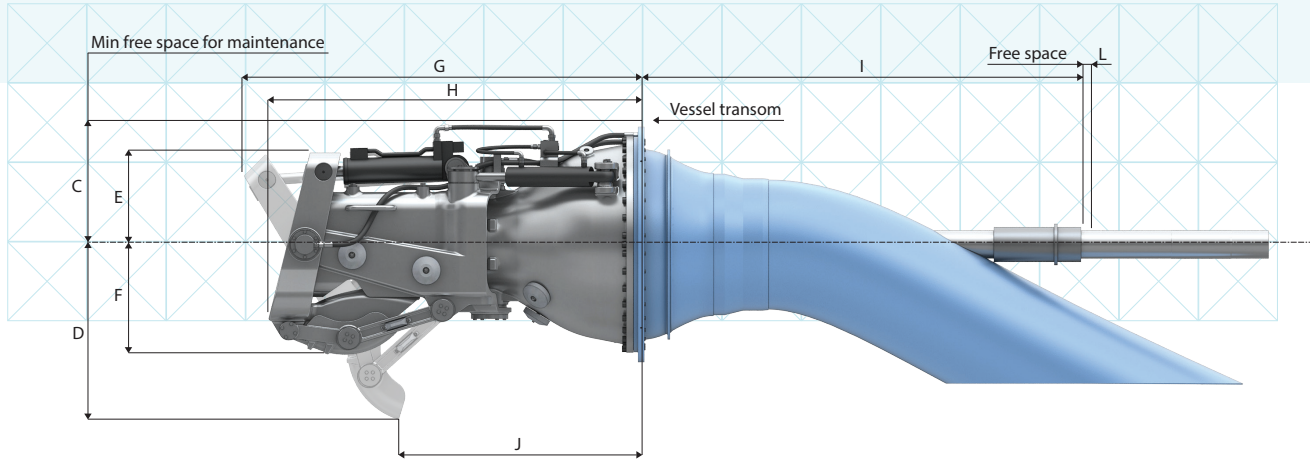

MAIN DATA

SIZE	B	C	D	E	F	G	H	I	J	L	N	O
56	697	550	728	380	455	1629	1529	1950	927	100	307	307
63	764	600	824	420	524	1782	1668	2200	1000	100	333	333
71	856	675	930	470	591	2007	1883	2400	1126	100	360	360
80	966	700	1043	536	663	2269	2126	2650	1276	100	420	420
90	1092	800	1165	598	740	2506	2348	2880	1390	100	463	463
100	1184	900	1295	665	819	2785	2606	3200	1543	100	491	491
112	1330	1000	1450	744	921	3119	2922	3600	1728	100	589	589
125	1555	1100	1624	830	1050	3486	3266	4000	1935	100	676	676
140*	1742	1230	1819	930	1176	3905	3658	4480	2168	100	757	757
160*	1990	1400	2079	1062	1344	4462	4180	5120	2477	100	865	865
180*	2239	1585	2339	1195	1512	5020	4703	5760	2786	100	973	973
200*	2488	1760	2598	1328	1680	5578	5226	6400	3096	100	1082	1082

* On request

Note: Due to continuous development, some data may be changed without notice.

KONGSBERG MARITIME

Switchboard: +47 815 73 700

Global support 24/7: +47 33 03 24 07

E-mail sales: km.sales@km.kongsberg.com

E-mail support: km.support@km.kongsberg.com

km.kongsberg.com

KONGSBERG