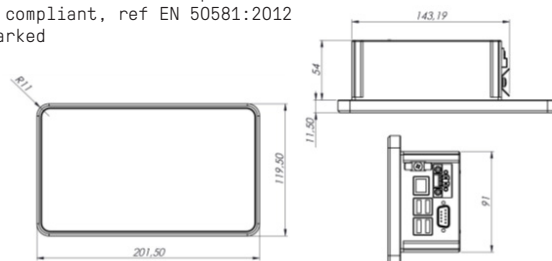

STANDARDS AND REGULATIONS

IEC 60945
IEC 62288 (Wheel marked products)
RoHS compliant, ref EN 50581:2012
CE marked

Specifications subject to change without any further notice.

August 2018

KONGSBERG SEATEX

Switchboard: +47 73 54 55 00
Global support 24/7: +47 33 03 24 07
E-mail sales: km.seatex.sales@km.kongsberg.com
E-mail support: km.support.seatex@kongsberg.com

km.kongsberg.com/seatex

KONGSBERG